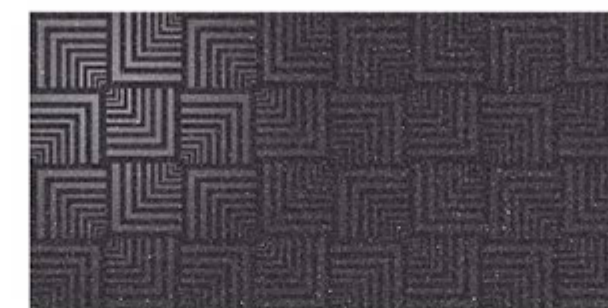

DECO B
POLISHED

60x30