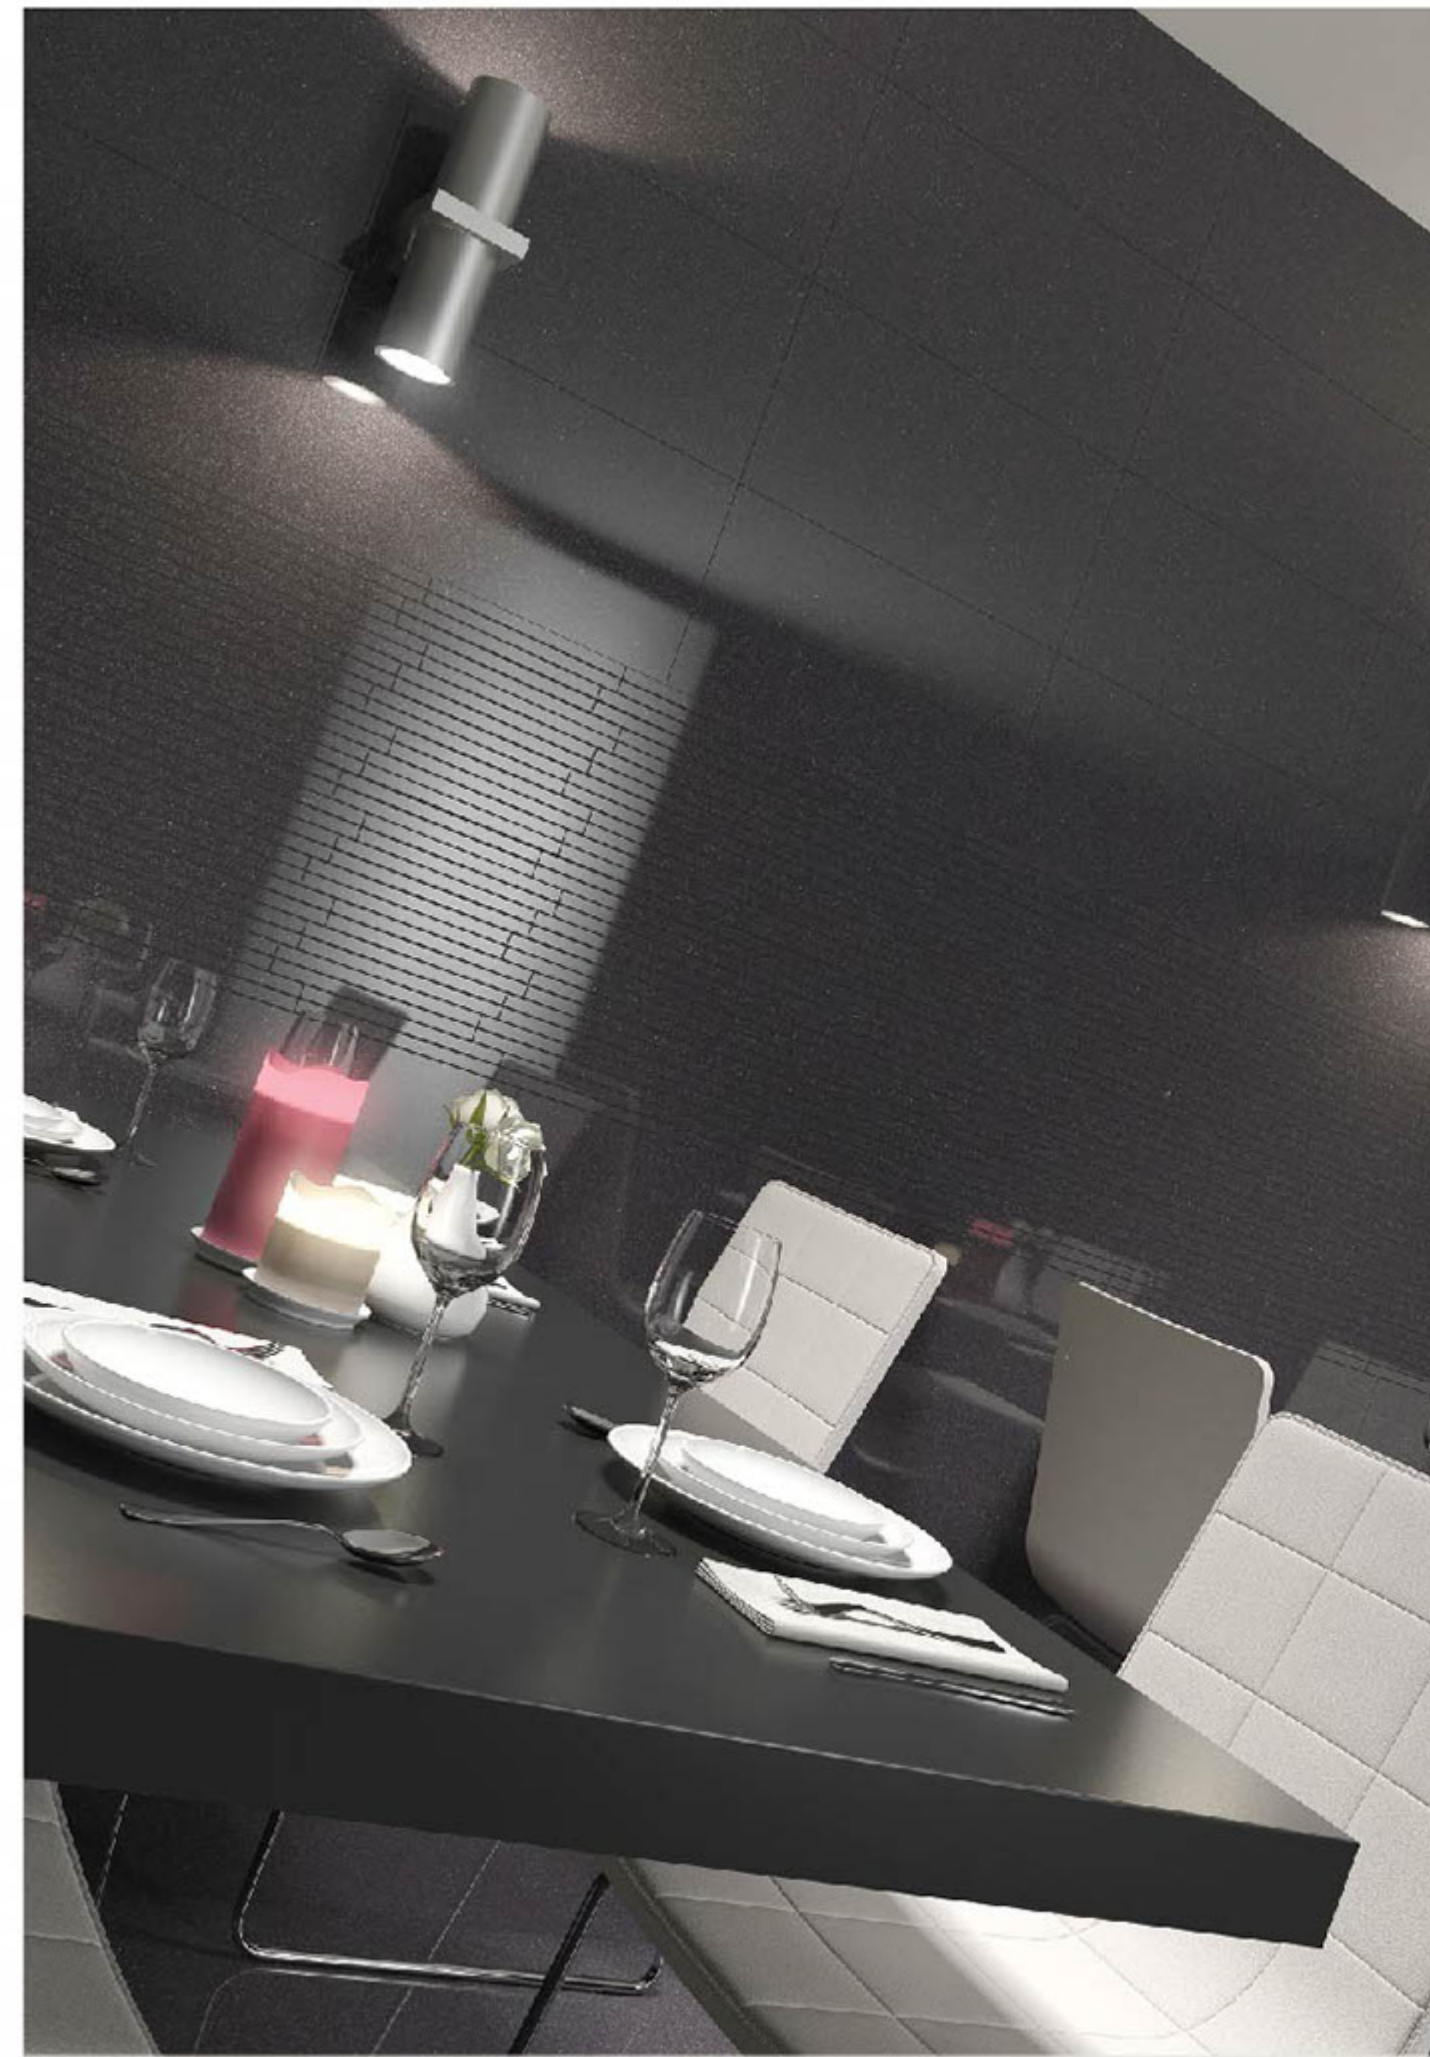

3 SURFACES

- POLISHED
- MATT
- STRUCTURED

2 DECORS

- DECO A
- DECO B

2 MOSAICS

- IRREGULAR MOSAIC STRIP
- MOSAIC SEED

FLOOR: 60x60 MOONLESS NIGHT MATT / WALL: 60x30 MOONLESS NIGHT MATT + IRREGULAR MOSAIC STRIP MATT