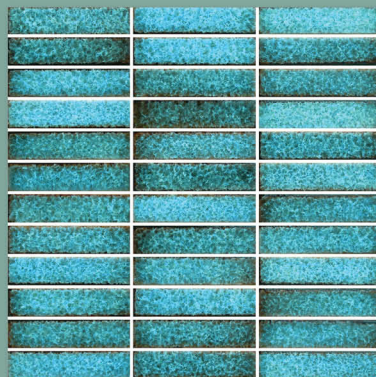

PAKU oceano

Wall

MRA1069
Cancun
(98 x 98 mm)

MRA2269
Cancun
(48 x 48 mm)

MRA14369
Cancun
(23 x 98 mm)

COLOURS (98 x 98 x 8mm)

MRA1060 Moorea

MRA1061 Comino

MRA2260 Moorea

MRA2261 Comino

MRA2262 Belize

MRA2263 Macarella

MRA2264 Solomon

MRA2265 Komodo

MRA2266 Elphinstone

MRA2267 Taveuni

MRA2268 Similans

MRA2269 Cancun

(23 x 98 x 8 mm seed /
30 x 30 cm sheet)

MRA14360 Moorea

MRA14361 Comino

MRA14362 Belize

MRA14363 Macarella

MRA14364 Solomon

MRA14365 Komodo

MRA14366 Elphinstone

MRA14367 Taveuni

MRA14368 Similans

MRA14369 Cancun

MRA36360 Moorea

MRA36361 Comino

MRA36362 Belize