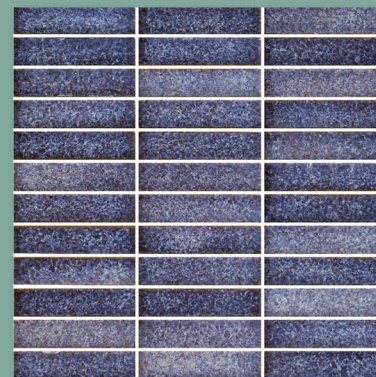

MRA14368 Similans