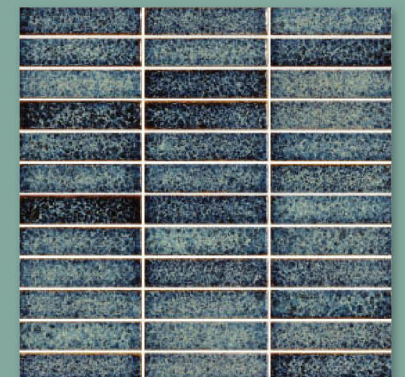

MRA2268 Similans

MRA2269 Cancun

(23 x 98 x 8 mm seed /
30 x 30 cm sheet)

MRA14360 Moorea

MRA14361 Comino

MRA14362 Belize

MRA14363 Macarella

MRA14364 Solomon

MRA14365 Komodo

MRA14366 Elphinstone

MRA14367 Taveuni

MRA14368 Similans

MRA14369 Cancun

MRA36360 Moorea

MRA36361 Comino

MRA36362 Belize

MRA36363 Macarella

MRA36364 Solomon

MRA36365 Komodo

MRA36366 Elphinstone

MRA36367 Taveuni

MRA36368 Similans

MRA36369 Cancun