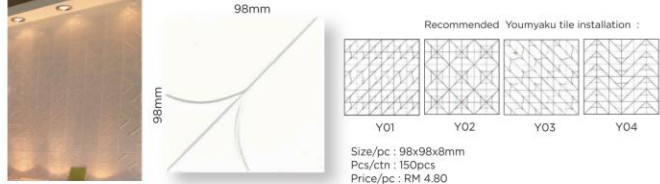

The hexagon shape, Rokkaku tiles are glazed using traditional Japanese firing technique. Rokkaku tiles will change the appeal to an area with its unlimited patterns and colours.

Per sheet view for Rokkaku and Crest series.

CREST SERIES

TIDE SERIES

Ao No Doukutsu

The illumination
his beautiful hexagon tile is called "Ao No Doukutsu" literally means The illumination Tree which happens in several parts of Japan. The term to illumination of space is to beautify the area with "Ao No Doukutsu" tiles.

Youmyaku
The Veins of Leaf

3D ROKU
The 3D Hexagon

HGT01
Size/pc : 112x130x8mm
Pcs/ctn : 45Pcs
Price/pc : RM 3.00

Bevelled Mosaic

CFR3005 RM 15.00
CFR8007 RM 15.00
CFR8002 RM 15.00
CFR7006 RM 15.00
CFR8009 RM 18.00

Blue White tile

Western Oriental

QH1002 RM 9.00 / pc
QH1003 RM 9.00 / pc
QH1007 RM 9.00 / pc
QH1009 RM 9.00 / pc
QH1010 RM 9.00 / pc
QH1012 RM 9.00 / pc
QH1014 RM 9.00 / pc
QH1031 RM 7.00 / pc

Size : 100x100mm Pcs/ctn : 100

QH1501 150x150mm RM 18.00 / pc
QH1502 150x150mm RM 18.00 / pc
QH1503 150x150mm RM 18.00 / pc
QH1504 150x150mm RM 18.00 / pc
QH1505 150x150mm RM 18.00 / pc

Size : 150x150mm Pcs/ctn : 44

Accessories :

QHL-01A 50x150mm RM 13.00 / pc
QHL-02A 50x150mm RM 13.00 / pc
QHL-01B 30x150mm RM 11.00 / pc
QHL-02B 30x150mm RM 11.00 / pc
QHC-01A RM 9.00 / pc
QHC-02A RM 9.00 / pc
QHC-01B RM 9.00 / pc
QHC-02B RM 9.00 / pc

Pcs/ctn : TBA

Hexagonal Shape

Size/pc : 175x200mm
Pcs/ctn : 29
Pcs/m² : 38pcs
RM 12.00 / pc

* All illustration and pictures shown here are artist impression only, while every reasonable effort has been made to provide accurate information.