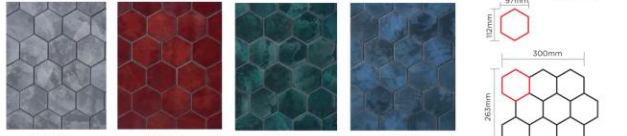

The hexagon shape, Rokkaku tiles are glazed using traditional Japanese firing technique. Rokkaku tiles will change the appeal to an area with its unlimited patterns and colours.

Per sheet view for Rokkaku and Crest series.