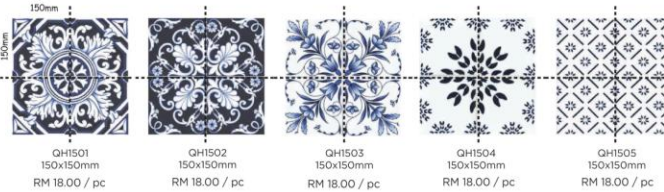

QH1501 150x150mm RM 18.00 / pc
QH1502 150x150mm RM 18.00 / pc
QH1503 150x150mm RM 18.00 / pc
QH1504 150x150mm RM 18.00 / pc
QH1505 150x150mm RM 18.00 / pc

Size : 150x150mm Pcs/ctn : 44