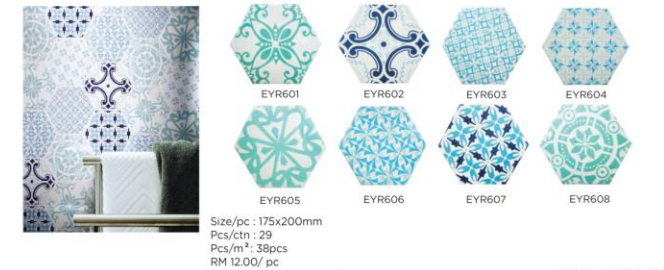

Size/pc : 175x200mm
Pcs/ctn : 29
Pcs/m² : 38pcs
RM 12.00 / pc

* All illustration and pictures shown here are artist impression only, while every reasonable effort has been made to provide accurate information.