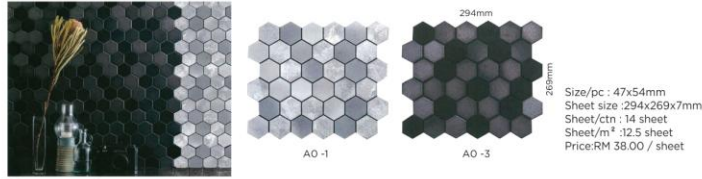

Ao No Doukutsu

The illumination
his beautiful hexagon tile is called "Ao No Doukutsu" literally means The illumination Tree which happens in several parts of Japan. The term to illumination of space is to beautify the area with "Ao No Doukutsu" tiles.

Youmyaku
The Veins of Leaf