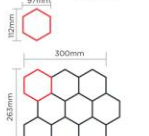

The hexagon shape, Rokkaku tiles are glazed using traditional Japanese firing technique. Rokkaku tiles will change the appeal to an area with its unlimited patterns and colours.

Per sheet view for Rokkaku and Crest series.