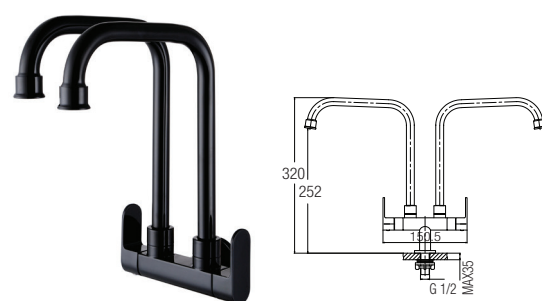

AMFC-7572

Wall Bib Tap-Black

AMFC-7573

Angle Valve-Black

AMFC-7574

Way Tap-Black

Code	Material	Finishing	Packing	Unit Price RM
AMFC-7572	Brass	Black	1 pc/box, 30pcs/ctn	152.00
AMFC-7573	Brass	Black	1 pc/box, 50pcs/ctn	111.00
AMFC-7574	Brass	Black	1 pc/box, 24pcs/ctn	245.00

AMFC-7575

Kitchen Wall Sink Cold Tap-Black

AMFC-7576

Kitchen Pillar Sink Cold Tap-Black

Code	Material	Finishing	Packing	Unit Price RM
AMFC-7575	Brass	Black	1 pc/box, 24pcs/ctn	187.00
AMFC-7576	Brass	Black	1 pc/box, 24pcs/ctn	217.00

AMFC-7578

Double Spout Kitchen Pillar Sink Tap-Black

AMFC-7579

Double Spout Kitchen Wall Sink Tap-Black

Code	Material	Finishing	Packing	Unit Price RM
AMFC-7578	Brass	Black	1 pc/box, 12pcs/ctn	448.00
AMFC-7579	Brass	Black	1 pc/box, 10pcs/ctn	443.00