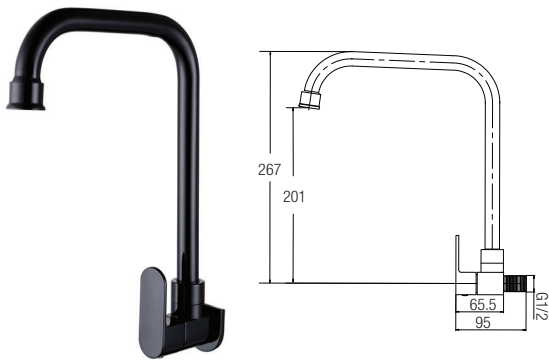

AMFC-7570

Basin Cold Tap-Black

AMFC-7571

Basin Cold Tap Tall-Black

Code	Material	Finishing	Packing	Unit Price RM
AMFC-7570	Brass	Black	1 pc/box, 15pcs/ctn	383.00
AMFC-7571	Brass	Black	1 pc/box, 12pcs/ctn	504.00

AMFC-7572

Wall Bib Tap-Black

AMFC-7573

Angle Valve-Black

AMFC-7574

Way Tap-Black

Code	Material	Finishing	Packing	Unit Price RM
AMFC-7572	Brass	Black	1 pc/box, 30pcs/ctn	152.00
AMFC-7573	Brass	Black	1 pc/box, 50pcs/ctn	111.00
AMFC-7574	Brass	Black	1 pc/box, 24pcs/ctn	245.00

AMFC-7575

Kitchen Wall Sink Cold Tap-Black

AMFC-7576

Kitchen Pillar Sink Cold Tap-Black

Code	Material	Finishing	Packing	Unit Price RM
AMFC-7575	Brass	Black	1 pc/box, 24pcs/ctn	187.00
AMFC-7576	Brass	Black	1 pc/box, 24pcs/ctn	217.00

AMFC-7578

Double Spout Kitchen Pillar Sink Tap-Black

AMFC-7579

Double Spout Kitchen Wall Sink Tap-Black

Code	Material	Finishing	Packing	Unit Price RM
AMFC-7578	Brass	Black	1 pc/box, 12pcs/ctn	448.00
AMFC-7579	Brass	Black	1 pc/box, 10pcs/ctn	443.00