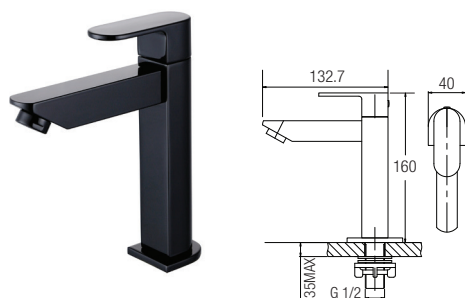

AMFC-7570

Basin Cold Tap-Black

AMFC-7571

Basin Cold Tap Tall-Black

Code	Material	Finishing	Packing	Unit Price RM
AMFC-7570	Brass	Black	1 pc/box, 15pcs/ctn	383.00
AMFC-7571	Brass	Black	1 pc/box, 12pcs/ctn	504.00

AMFC-7572

Wall Bib Tap-Black

AMFC-7573

Angle Valve-Black

AMFC-7574

Way Tap-Black

Code	Material	Finishing	Packing	Unit Price RM
AMFC-7572	Brass	Black	1 pc/box, 30pcs/ctn	152.00
AMFC-7573	Brass	Black	1 pc/box, 50pcs/ctn	111.00
AMFC-7574	Brass	Black	1 pc/box, 24pcs/ctn	245.00

AMFC-7575

Kitchen Wall Sink Cold Tap-Black

AMFC-7576

Kitchen Pillar Sink Cold Tap-Black

Code	Material	Finishing	Packing	Unit Price RM
AMFC-7575	Brass	Black	1 pc/box, 24pcs/ctn	187.00
AMFC-7576	Brass	Black	1 pc/box, 24pcs/ctn	217.00

AMFC-7578

Double Spout Kitchen Pillar Sink Tap-Black

AMFC-7579

Double Spout Kitchen Wall Sink Tap-Black

Code	Material	Finishing	Packing	Unit Price RM
AMFC-7578	Brass	Black	1 pc/box, 12pcs/ctn	448.00
AMFC-7579	Brass	Black	1 pc/box, 10pcs/ctn	443.00