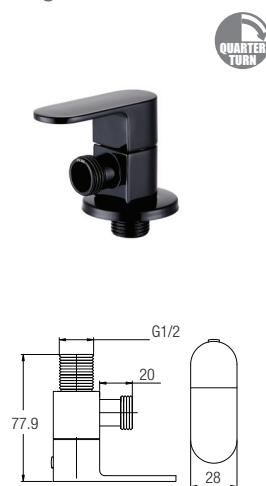

AMFC-7570

Basin Cold Tap-Black

AMFC-7571

Basin Cold Tap Tall-Black

Code	Material	Finishing	Packing	Unit Price RM
AMFC-7570	Brass	Black	1 pc/box, 15pcs/ctn	383.00
AMFC-7571	Brass	Black	1 pc/box, 12pcs/ctn	504.00

AMFC-7572

Wall Bib Tap-Black

AMFC-7573

Angle Valve-Black

AMFC-7574

Way Tap-Black

Code	Material	Finishing	Packing	Unit Price RM
AMFC-7572	Brass	Black	1 pc/box, 30pcs/ctn	152.00
AMFC-7573	Brass	Black	1 pc/box, 50pcs/ctn	111.00
AMFC-7574	Brass	Black	1 pc/box, 24pcs/ctn	245.00

AMFC-7575

Kitchen Wall Sink Cold Tap-Black

AMFC-7576

Kitchen Pillar Sink Cold Tap-Black

Code	Material	Finishing	Packing	Unit Price RM
AMFC-7575	Brass	Black	1 pc/box, 24pcs/ctn	187.00
AMFC-7576	Brass	Black	1 pc/box, 24pcs/ctn	217.00

AMFC-7578

Double Spout Kitchen Pillar Sink Tap-Black

AMFC-7579

Double Spout Kitchen Wall Sink Tap-Black

Code	Material	Finishing	Packing	Unit Price RM
AMFC-7578	Brass	Black	1 pc/box, 12pcs/ctn	448.00
AMFC-7579	Brass	Black	1 pc/box, 10pcs/ctn	443.00