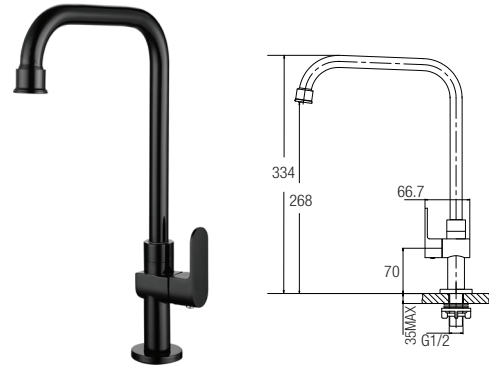

AMFC-7570

Basin Cold Tap-Black

AMFC-7571

Basin Cold Tap Tall-Black

Code	Material	Finishing	Packing	Unit Price RM
AMFC-7570	Brass	Black	1 pc/box, 15pcs/ctn	383.00
AMFC-7571	Brass	Black	1 pc/box, 12pcs/ctn	504.00

AMFC-7572

Wall Bib Tap-Black

AMFC-7573

Angle Valve-Black

AMFC-7574

Way Tap-Black

Code	Material	Finishing	Packing	Unit Price RM
AMFC-7572	Brass	Black	1 pc/box, 30pcs/ctn	152.00
AMFC-7573	Brass	Black	1 pc/box, 50pcs/ctn	111.00
AMFC-7574	Brass	Black	1 pc/box, 24pcs/ctn	245.00

AMFC-7575

Kitchen Wall Sink Cold Tap-Black

AMFC-7576

Kitchen Pillar Sink Cold Tap-Black

Code	Material	Finishing	Packing	Unit Price RM
AMFC-7575	Brass	Black	1 pc/box, 24pcs/ctn	187.00
AMFC-7576	Brass	Black	1 pc/box, 24pcs/ctn	217.00

AMFC-7578

Double Spout Kitchen Pillar Sink Tap-Black

AMFC-7579

Double Spout Kitchen Wall Sink Tap-Black

Code	Material	Finishing	Packing	Unit Price RM
AMFC-7578	Brass	Black	1 pc/box, 12pcs/ctn	448.00
AMFC-7579	Brass	Black	1 pc/box, 10pcs/ctn	443.00