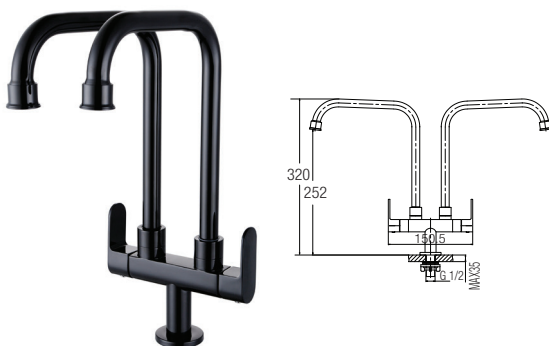

AMFC-7570

Basin Cold Tap-Black

AMFC-7571

Basin Cold Tap Tall-Black

Code	Material	Finishing	Packing	Unit Price RM
AMFC-7570	Brass	Black	1 pc/box, 15pcs/ctn	383.00
AMFC-7571	Brass	Black	1 pc/box, 12pcs/ctn	504.00

AMFC-7572

Wall Bib Tap-Black

AMFC-7573

Angle Valve-Black

AMFC-7574

Way Tap-Black

Code	Material	Finishing	Packing	Unit Price RM
AMFC-7572	Brass	Black	1 pc/box, 30pcs/ctn	152.00
AMFC-7573	Brass	Black	1 pc/box, 50pcs/ctn	111.00
AMFC-7574	Brass	Black	1 pc/box, 24pcs/ctn	245.00

AMFC-7575

Kitchen Wall Sink Cold Tap-Black

AMFC-7576

Kitchen Pillar Sink Cold Tap-Black

Code	Material	Finishing	Packing	Unit Price RM
AMFC-7575	Brass	Black	1 pc/box, 24pcs/ctn	187.00
AMFC-7576	Brass	Black	1 pc/box, 24pcs/ctn	217.00

AMFC-7578

Double Spout Kitchen Pillar Sink Tap-Black

AMFC-7579

Double Spout Kitchen Wall Sink Tap-Black

Code	Material	Finishing	Packing	Unit Price RM
AMFC-7578	Brass	Black	1 pc/box, 12pcs/ctn	448.00
AMFC-7579	Brass	Black	1 pc/box, 10pcs/ctn	443.00