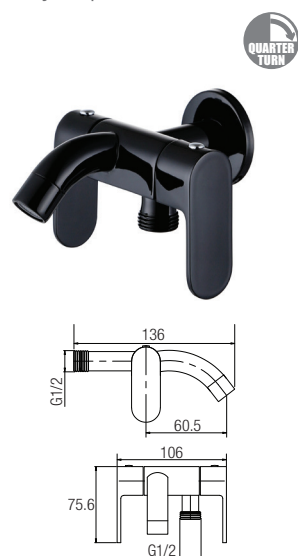

AMFC-7570

Basin Cold Tap-Black

AMFC-7571

Basin Cold Tap Tall-Black

Code	Material	Finishing	Packing	Unit Price RM
AMFC-7570	Brass	Black	1 pc/box, 15pcs/ctn	383.00
AMFC-7571	Brass	Black	1 pc/box, 12pcs/ctn	504.00

AMFC-7572

Wall Bib Tap-Black

AMFC-7573

Angle Valve-Black

AMFC-7574

Way Tap-Black

Code	Material	Finishing	Packing	Unit Price RM
AMFC-7572	Brass	Black	1 pc/box, 30pcs/ctn	152.00
AMFC-7573	Brass	Black	1 pc/box, 50pcs/ctn	111.00
AMFC-7574	Brass	Black	1 pc/box, 24pcs/ctn	245.00

AMFC-7575

Kitchen Wall Sink Cold Tap-Black

AMFC-7576

Kitchen Pillar Sink Cold Tap-Black

Code	Material	Finishing	Packing	Unit Price RM
AMFC-7575	Brass	Black	1 pc/box, 24pcs/ctn	187.00
AMFC-7576	Brass	Black	1 pc/box, 24pcs/ctn	217.00

AMFC-7578

Double Spout Kitchen Pillar Sink Tap-Black

AMFC-7579

Double Spout Kitchen Wall Sink Tap-Black

Code	Material	Finishing	Packing	Unit Price RM
AMFC-7578	Brass	Black	1 pc/box, 12pcs/ctn	448.00
AMFC-7579	Brass	Black	1 pc/box, 10pcs/ctn	443.00