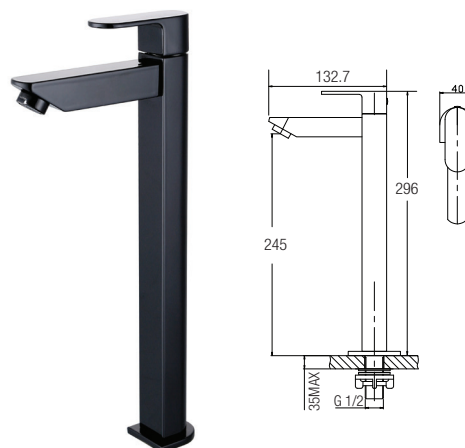

AMFC-7570

Basin Cold Tap-Black

AMFC-7571

Basin Cold Tap Tall-Black

Code	Material	Finishing	Packing	Unit Price RM
AMFC-7570	Brass	Black	1 pc/box, 15pcs/ctn	383.00
AMFC-7571	Brass	Black	1 pc/box, 12pcs/ctn	504.00

AMFC-7572

Wall Bib Tap-Black

AMFC-7573

Angle Valve-Black

AMFC-7574

Way Tap-Black

Code	Material	Finishing	Packing	Unit Price RM
AMFC-7572	Brass	Black	1 pc/box, 30pcs/ctn	152.00
AMFC-7573	Brass	Black	1 pc/box, 50pcs/ctn	111.00
AMFC-7574	Brass	Black	1 pc/box, 24pcs/ctn	245.00

AMFC-7575

Kitchen Wall Sink Cold Tap-Black

AMFC-7576

Kitchen Pillar Sink Cold Tap-Black

Code	Material	Finishing	Packing	Unit Price RM
AMFC-7575	Brass	Black	1 pc/box, 24pcs/ctn	187.00
AMFC-7576	Brass	Black	1 pc/box, 24pcs/ctn	217.00

AMFC-7578

Double Spout Kitchen Pillar Sink Tap-Black

AMFC-7579

Double Spout Kitchen Wall Sink Tap-Black

Code	Material	Finishing	Packing	Unit Price RM
AMFC-7578	Brass	Black	1 pc/box, 12pcs/ctn	448.00
AMFC-7579	Brass	Black	1 pc/box, 10pcs/ctn	443.00