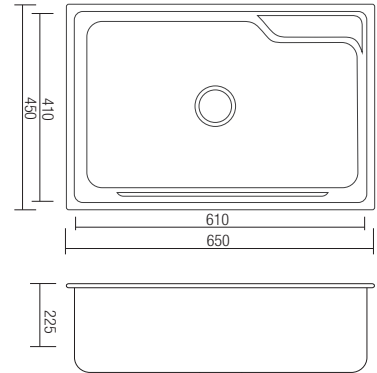

AMKS-654522

Single Bowl Kitchen Sink c/w Waste

AMKS-784822

Single Bowl Kitchen Sink c/w Waste

AMKS-424220

Single Bowl Kitchen Sink Round Shape

Code	Description	Size	Material	Finishing	Unit Price RM
AM-KS 654522	Kitchen Sink	650 x 450 x 225 x 0.8mm	Stainless Steel SUS304	Stainless Steel hairline	435.00
AM-KS 784822	Kitchen Sink	780 x 480 x 220 x 0.9mm	Stainless Steel SUS304	Stainless Steel hairline	705.00
AM-KS 424220	Kitchen Sink	425 x 425 x 200 x 0.7mm	Stainless Steel SUS304	Stainless Steel hairline	350.00