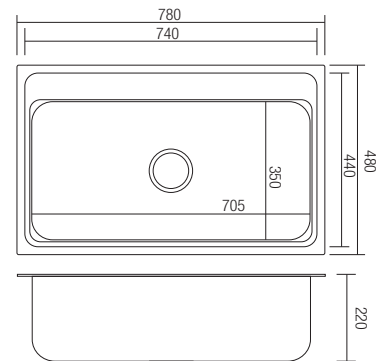

AMKS-654522

Single Bowl Kitchen Sink c/w Waste

AMKS-784822

Single Bowl Kitchen Sink c/w Waste

AMKS-424220

Single Bowl Kitchen Sink Round Shape

Code	Description	Size	Material	Finishing	Unit Price RM
AM-KS 654522	Kitchen Sink	650 x 450 x 225 x 0.8mm	Stainless Steel SUS304	Stainless Steel hairline	435.00
AM-KS 784822	Kitchen Sink	780 x 480 x 220 x 0.9mm	Stainless Steel SUS304	Stainless Steel hairline	705.00
AM-KS 424220	Kitchen Sink	425 x 425 x 200 x 0.7mm	Stainless Steel SUS304	Stainless Steel hairline	350.00