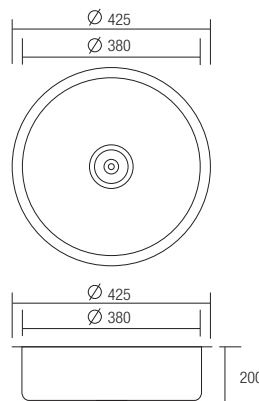

AMKS-654522

Single Bowl Kitchen Sink c/w Waste

AMKS-784822

Single Bowl Kitchen Sink c/w Waste

AMKS-424220

Single Bowl Kitchen Sink Round Shape

Code	Description	Size	Material	Finishing	Unit Price RM
AM-KS 654522	Kitchen Sink	650 x 450 x 225 x 0.8mm	Stainless Steel SUS304	Stainless Steel hairline	435.00
AM-KS 784822	Kitchen Sink	780 x 480 x 220 x 0.9mm	Stainless Steel SUS304	Stainless Steel hairline	705.00
AM-KS 424220	Kitchen Sink	425 x 425 x 200 x 0.7mm	Stainless Steel SUS304	Stainless Steel hairline	350.00